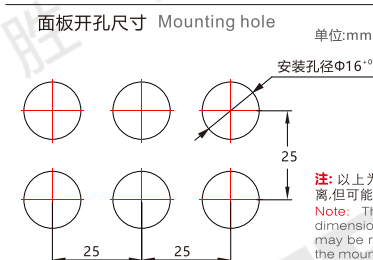

安装尺寸 Mounting Dimension

注: 以上为推荐最小安装尺寸, 密集安装时可根据情况适当减小安装距离, 但可能使得安装及接线困难。
Note: The above is the recommended minimum mounting dimension. In case of high density mounting, the mounting distance may be reduced appropriately according to the situation. However, the mounting and wiring may be hard.