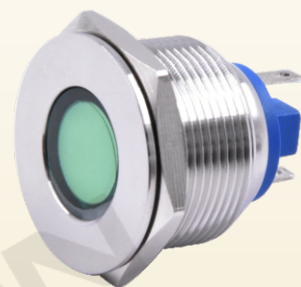

H026-R-24

H026-G-24